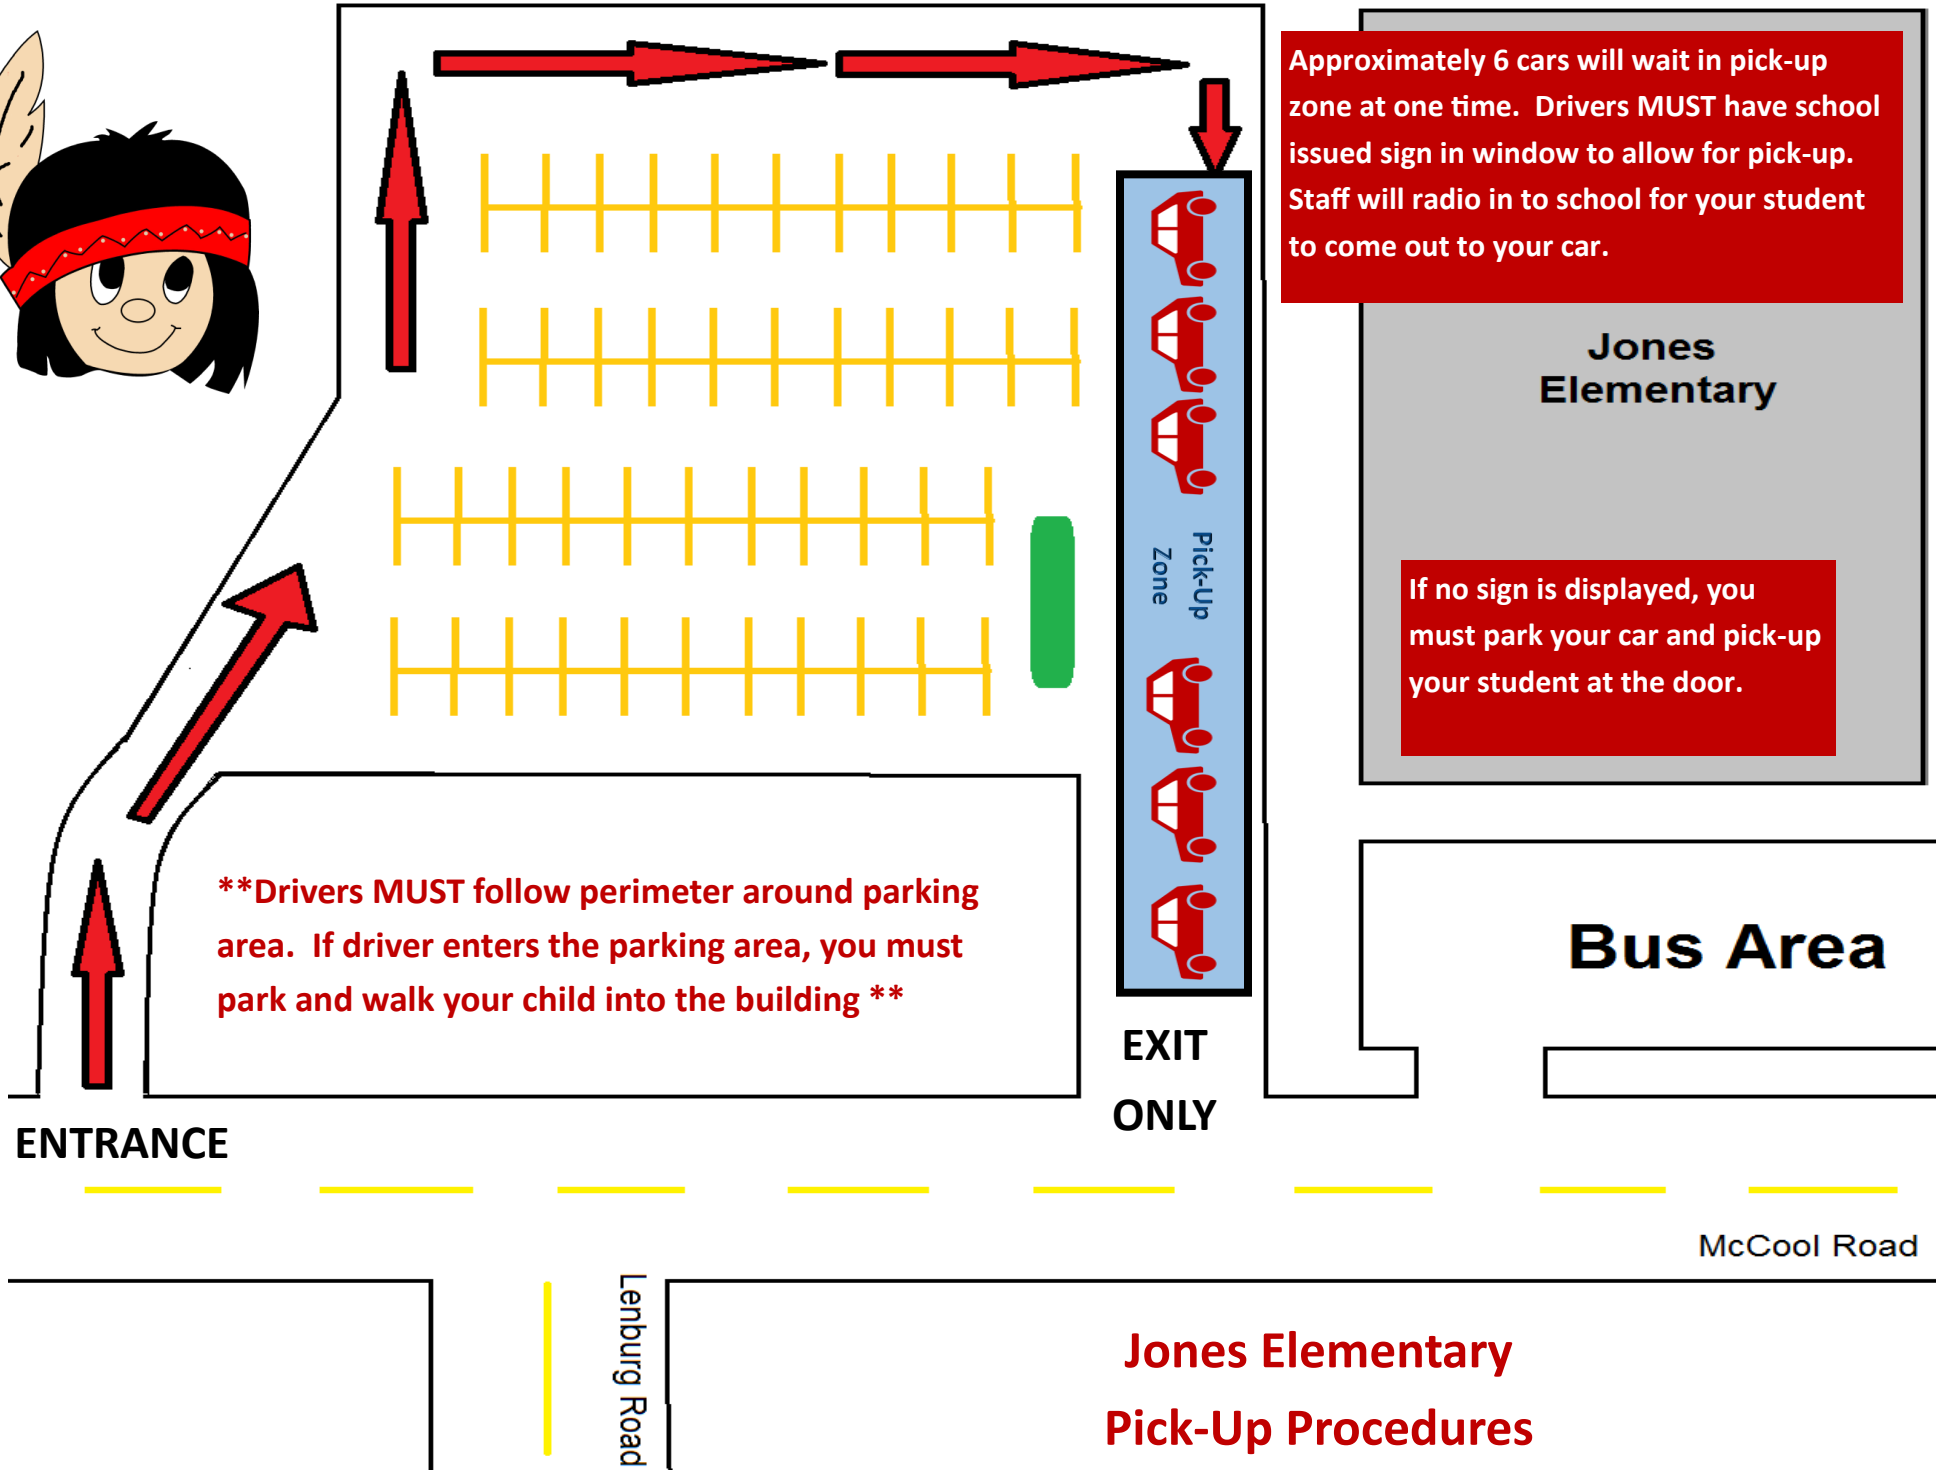

Approximately 6 cars will drop off at one time. Please follow the directions of the parking lot staff to allow for a quick and safe drop-off.

**Jones Elementary  
Drop-Off Procedures**

**\*\*Drivers MUST follow perimeter around parking area. If driver enters the parking area, you must park and walk your child into the building \*\***

Approximately 6 cars will wait in pick-up zone at one time. Drivers **MUST** have school issued sign in window to allow for pick-up. Staff will radio in to school for your student to come out to your car.

**Jones Elementary**

If no sign is displayed, you must park your car and pick-up your student at the door.

**Bus Area**

**EXIT ONLY**

McCool Road

Lenburg Road

## **Jones Elementary Pick-Up Procedures**