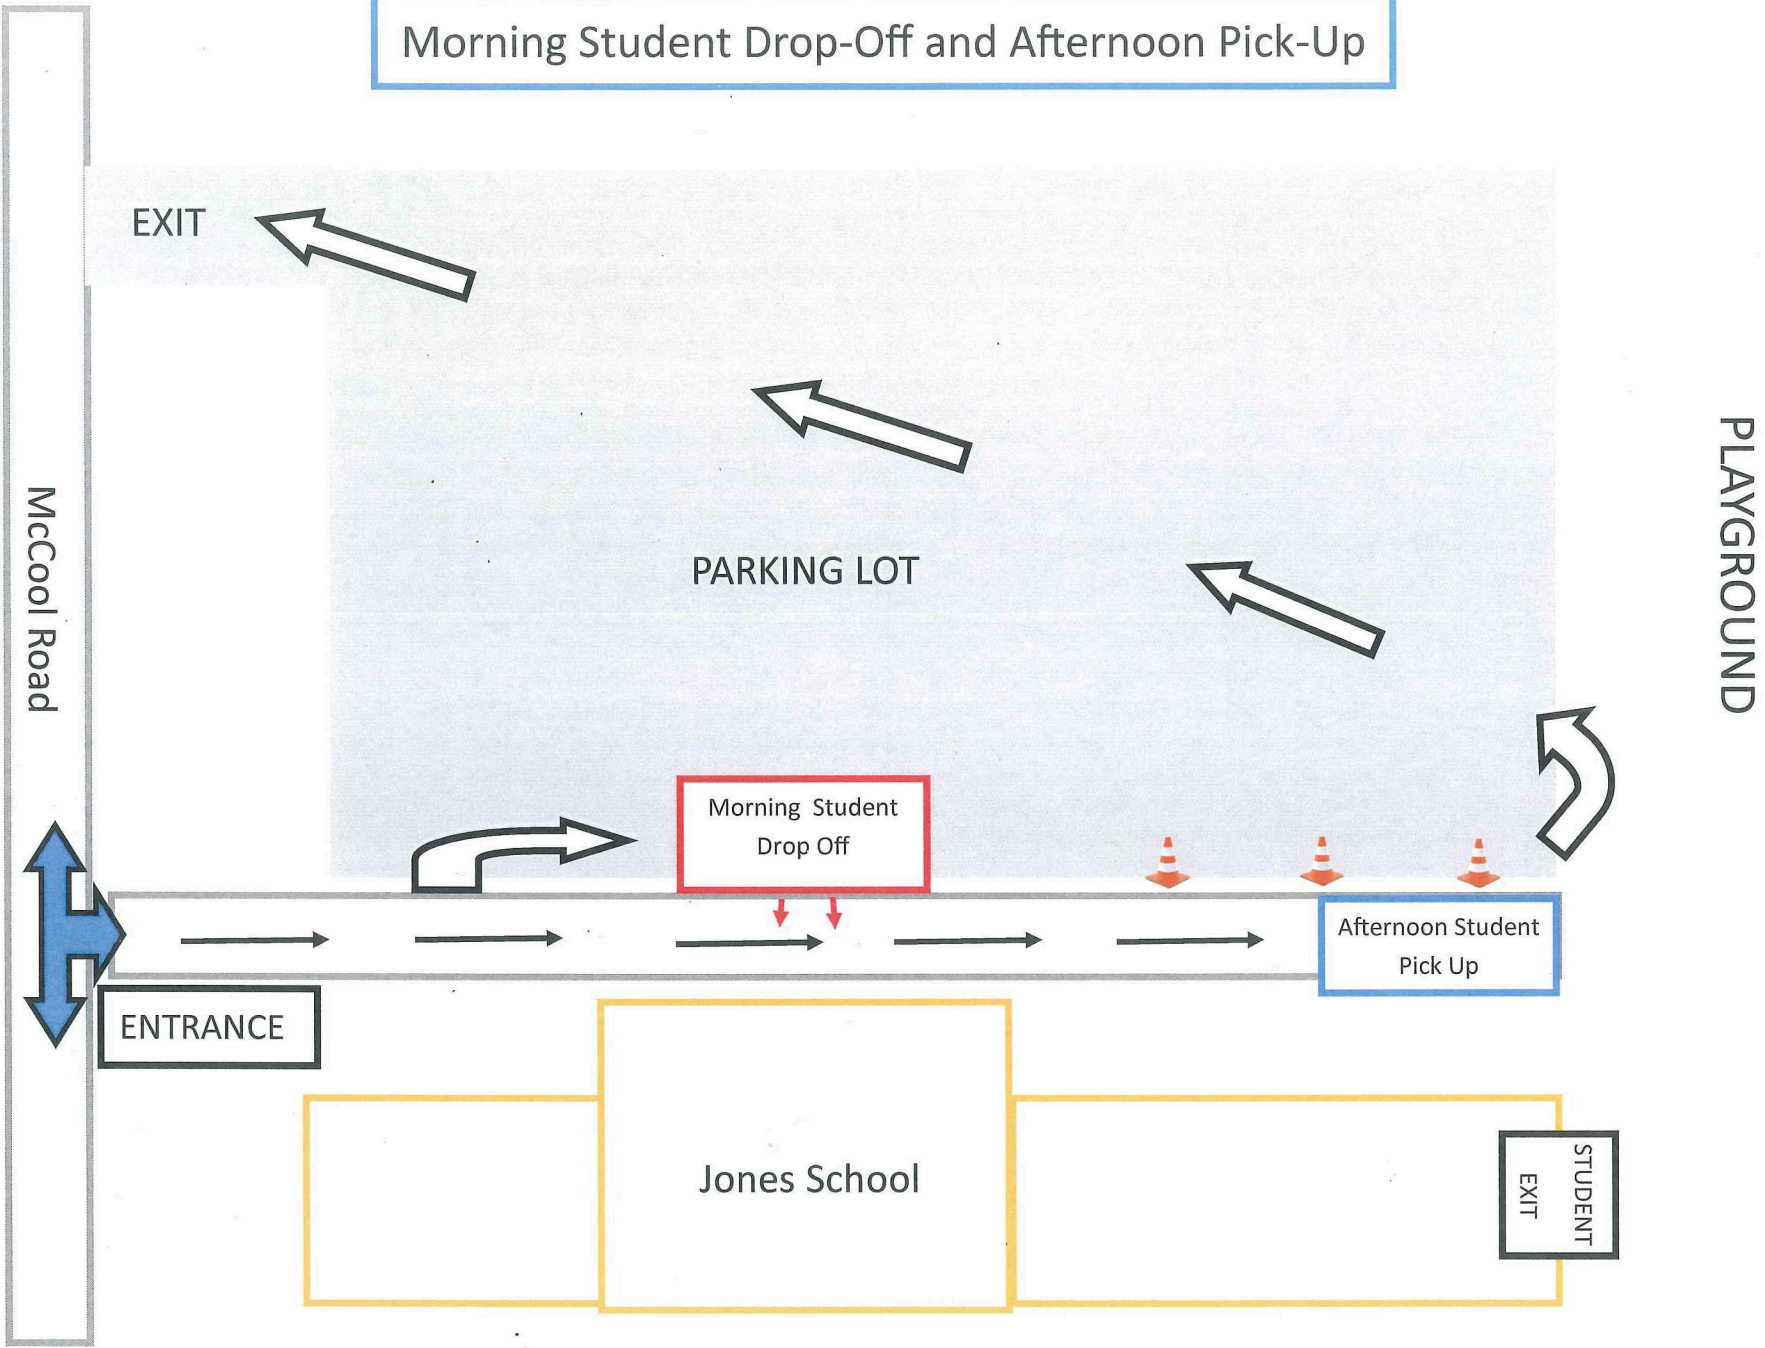

Morning Student Drop-Off and Afternoon Pick-Up

EXIT

McCool Road

PLAYGROUND

PARKING LOT

Morning Student Drop Off

Afternoon Student Pick Up

ENTRANCE

Jones School

STUDENT EXIT